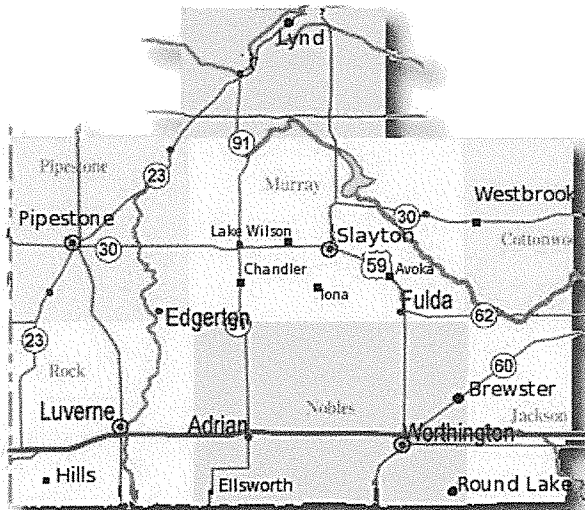

## Worthington-ABE

Marty Olsen

507-372-1239

[Marty.Olsen@isd518.net](mailto:Marty.Olsen@isd518.net)

[www.Worthington.southwestabe.org](http://www.Worthington.southwestabe.org)

- Worthington
- Luverne
- Pipestone
- Fulda
- Murray County Central
- Round Lake-Brewster
- Adrian
- Edgerton
- Chandler
- Lynd
- Ellsworth
- Hills-Beaver Creek
- Westbrook-Walnut Grove

## Jackson-ABE

Dona Anderson

507-847-7927

[Dona.anderson@mnwest.edu](mailto:Dona.anderson@mnwest.edu)

[Jackson.southwestabe.org](http://Jackson.southwestabe.org)

- Jackson
- Windom
- Mountain Lake
- Martin County West
- Truman
- Heron Lake-Okabena
- Fairmont
- St. James
- Madelia
- Butterfield