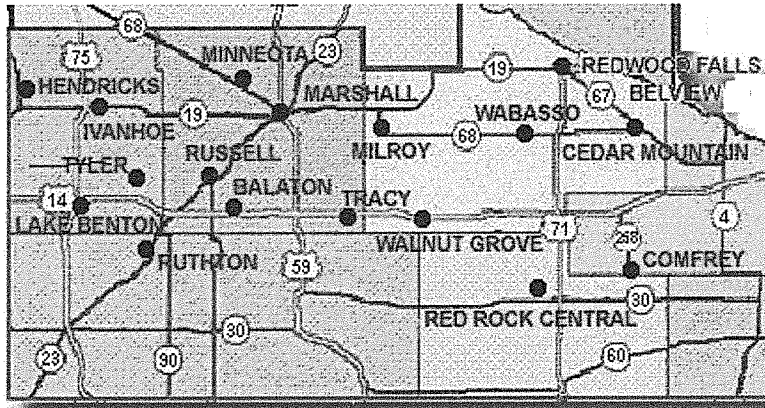

## Worthington-ABE

Marty Olsen

507-372-1239

[Marty.Olsen@isd518.net](mailto:Marty.Olsen@isd518.net)

[www.Worthington.southwestabe.org](http://www.Worthington.southwestabe.org)

- Worthington
- Luverne
- Pipestone
- Fulda
- Murray County Central
- Round Lake-Brewster
- Adrian
- Edgerton
- Chandler
- Lynd
- Ellsworth
- Hills-Beaver Creek
- Westbrook-Walnut Grove

## Jackson-ABE

Dona Anderson

507-847-7927

[Dona.anderson@mnwest.edu](mailto:Dona.anderson@mnwest.edu)

[Jackson.southwestabe.org](http://Jackson.southwestabe.org)

- Jackson
- Windom
- Mountain Lake
- Martin County West
- Truman
- Heron Lake-Okabena
- Fairmont
- St. James
- Madelia
- Butterfield