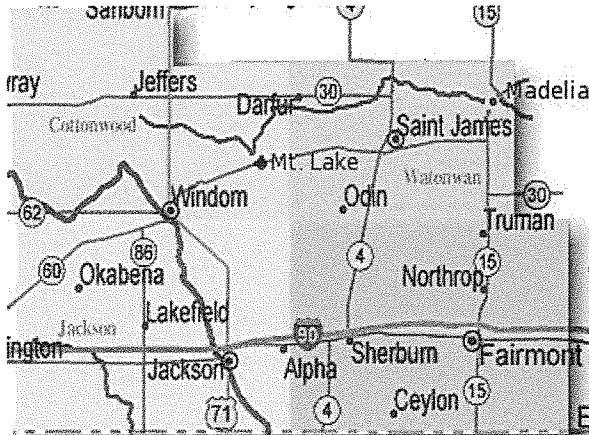

## Worthington-ABE

Marty Olsen

507-372-1239

[Marty.Olsen@isd518.net](mailto:Marty.Olsen@isd518.net)

[www.Worthington.southwestabe.org](http://www.Worthington.southwestabe.org)

- Worthington
- Luverne
- Pipestone
- Fulda
- Murray County Central
- Round Lake-Brewster
- Adrian
- Edgerton
- Chandler
- Lynd
- Ellsworth
- Hills-Beaver Creek
- Westbrook-Walnut Grove

## Jackson-ABE

Dona Anderson

507-847-7927

[Dona.anderson@mnwest.edu](mailto:Dona.anderson@mnwest.edu)

[Jackson.southwestabe.org](http://Jackson.southwestabe.org)

- Jackson
- Windom
- Mountain Lake
- Martin County West
- Truman
- Heron Lake-Okabena
- Fairmont
- St. James
- Madelia
- Butterfield