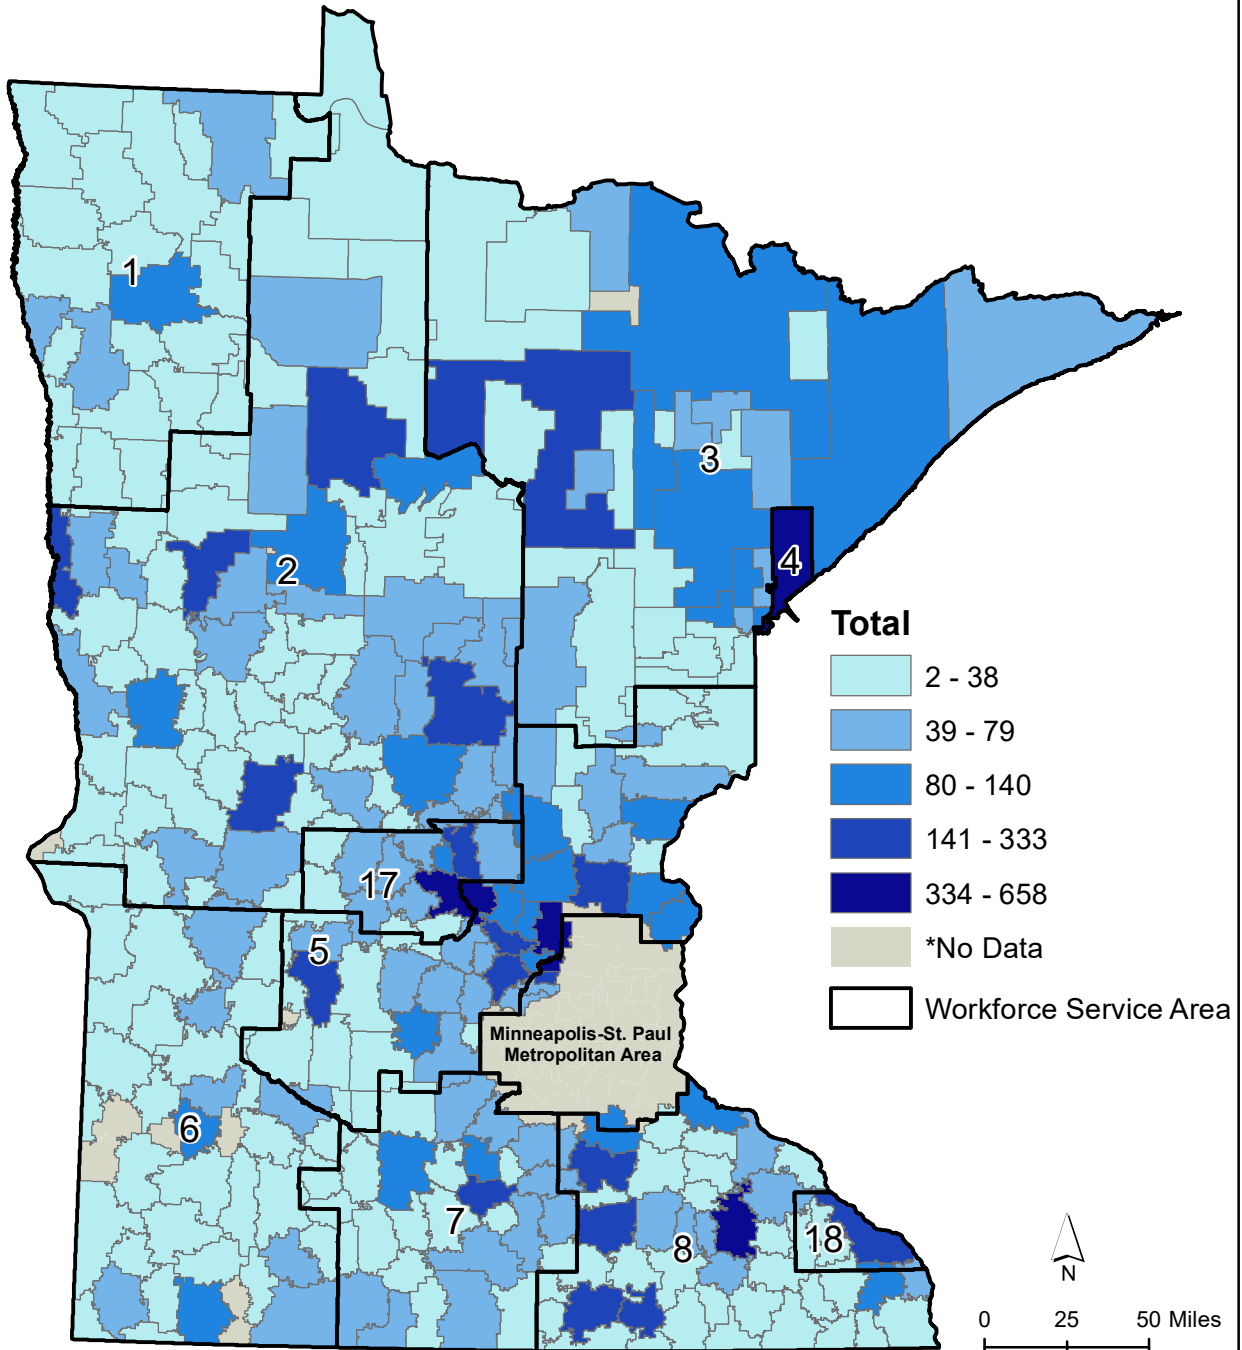

Enrollment of Special Education for 9-12 Grade by School District (2015-16)

Data Source: Minnesota Department of Education

Prepared by: Department of Geography, Minnesota State University, Mankato

Copyright © Southwest Minnesota Private Industry Council, Inc. / South Central Workforce Council

* No data represents either data not available or excluded data