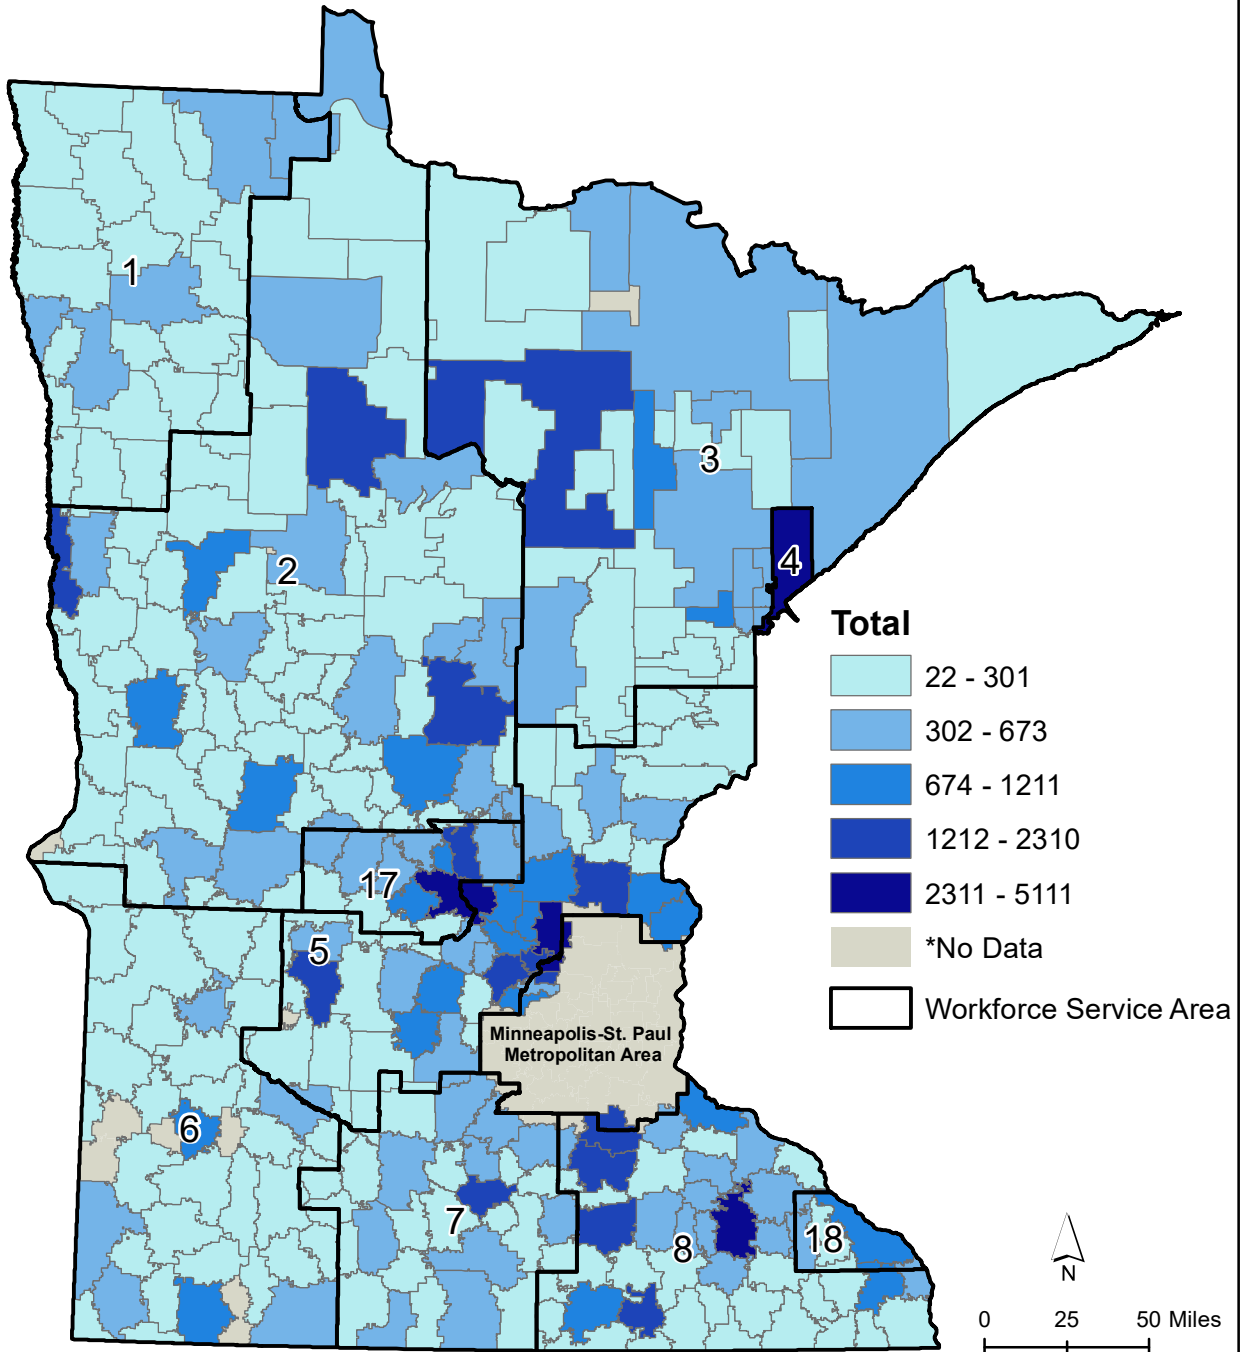

Enrollment of 9-12 Grade by School District (2015-16)

Data Source: Minnesota Department of Education
 Prepared by: Department of Geography, Minnesota State University, Mankato
 Copyright © Southwest Minnesota Private Industry Council, Inc. / South Central Workforce Council
 * No data represents either data not available or excluded data