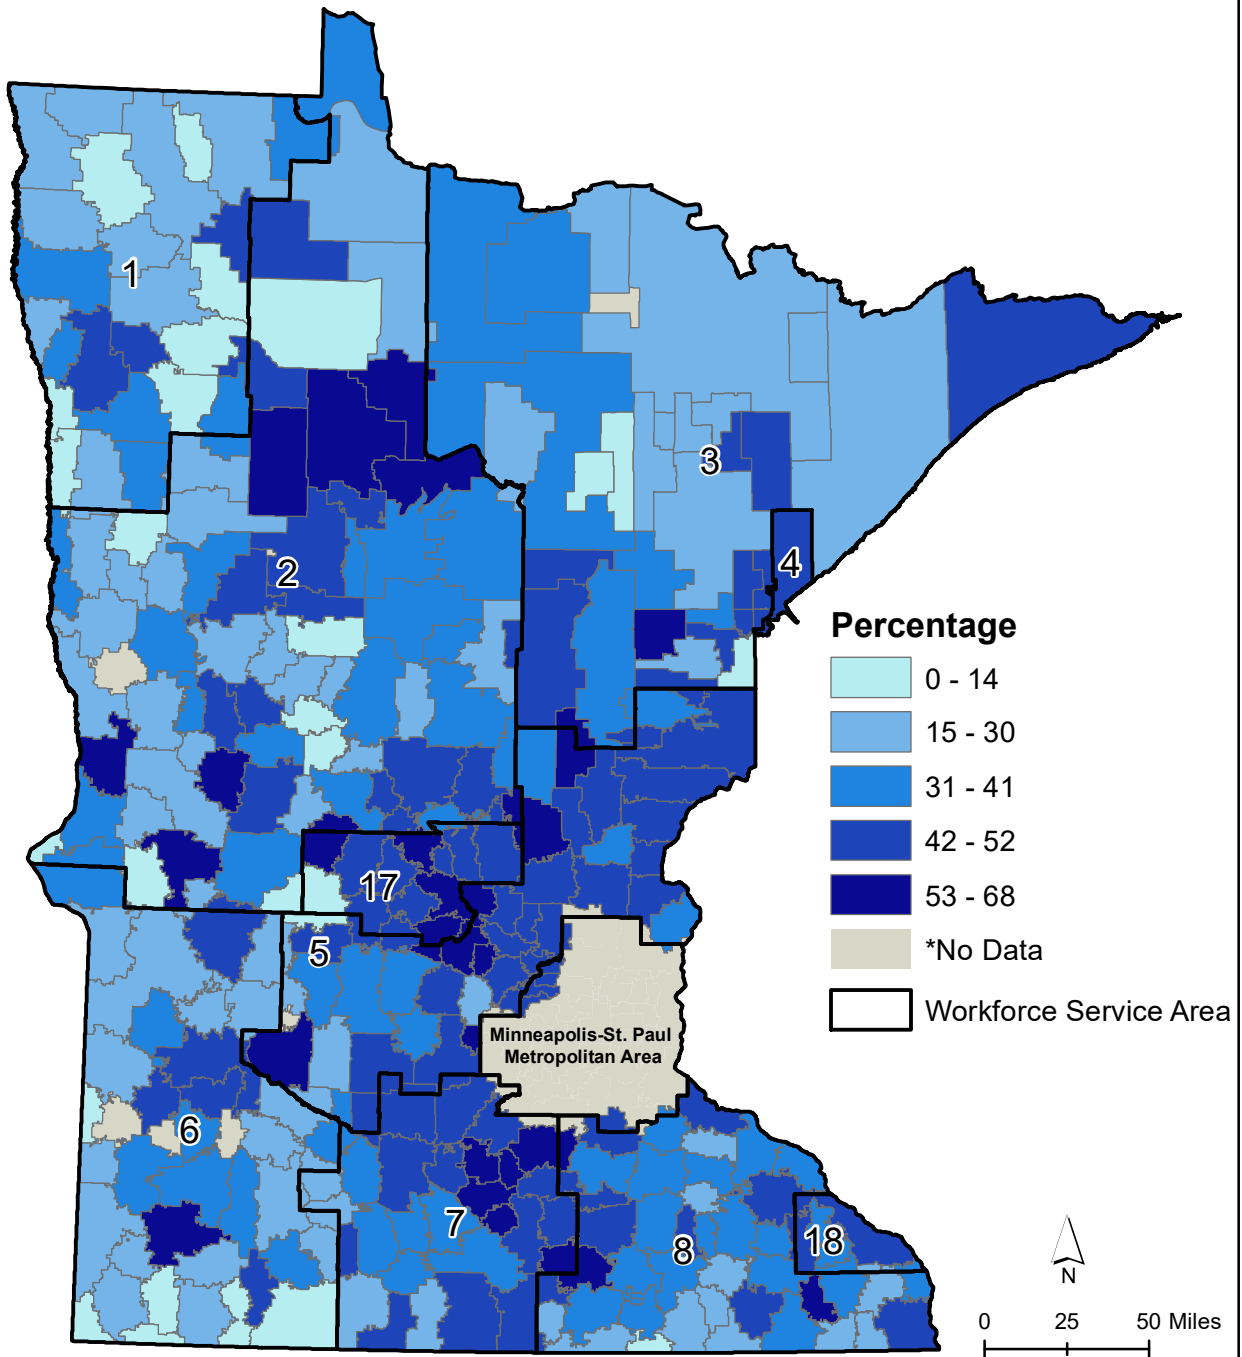

Fall 2014 Enrollment in 4-year Institutions (Public/Private)

Data Source: Minnesota Department of Education
 Prepared by: Department of Geography, Minnesota State University, Mankato
 Copyright © Southwest Minnesota Private Industry Council, Inc. / South Central Workforce Council
 * No data represents either data not available or excluded data