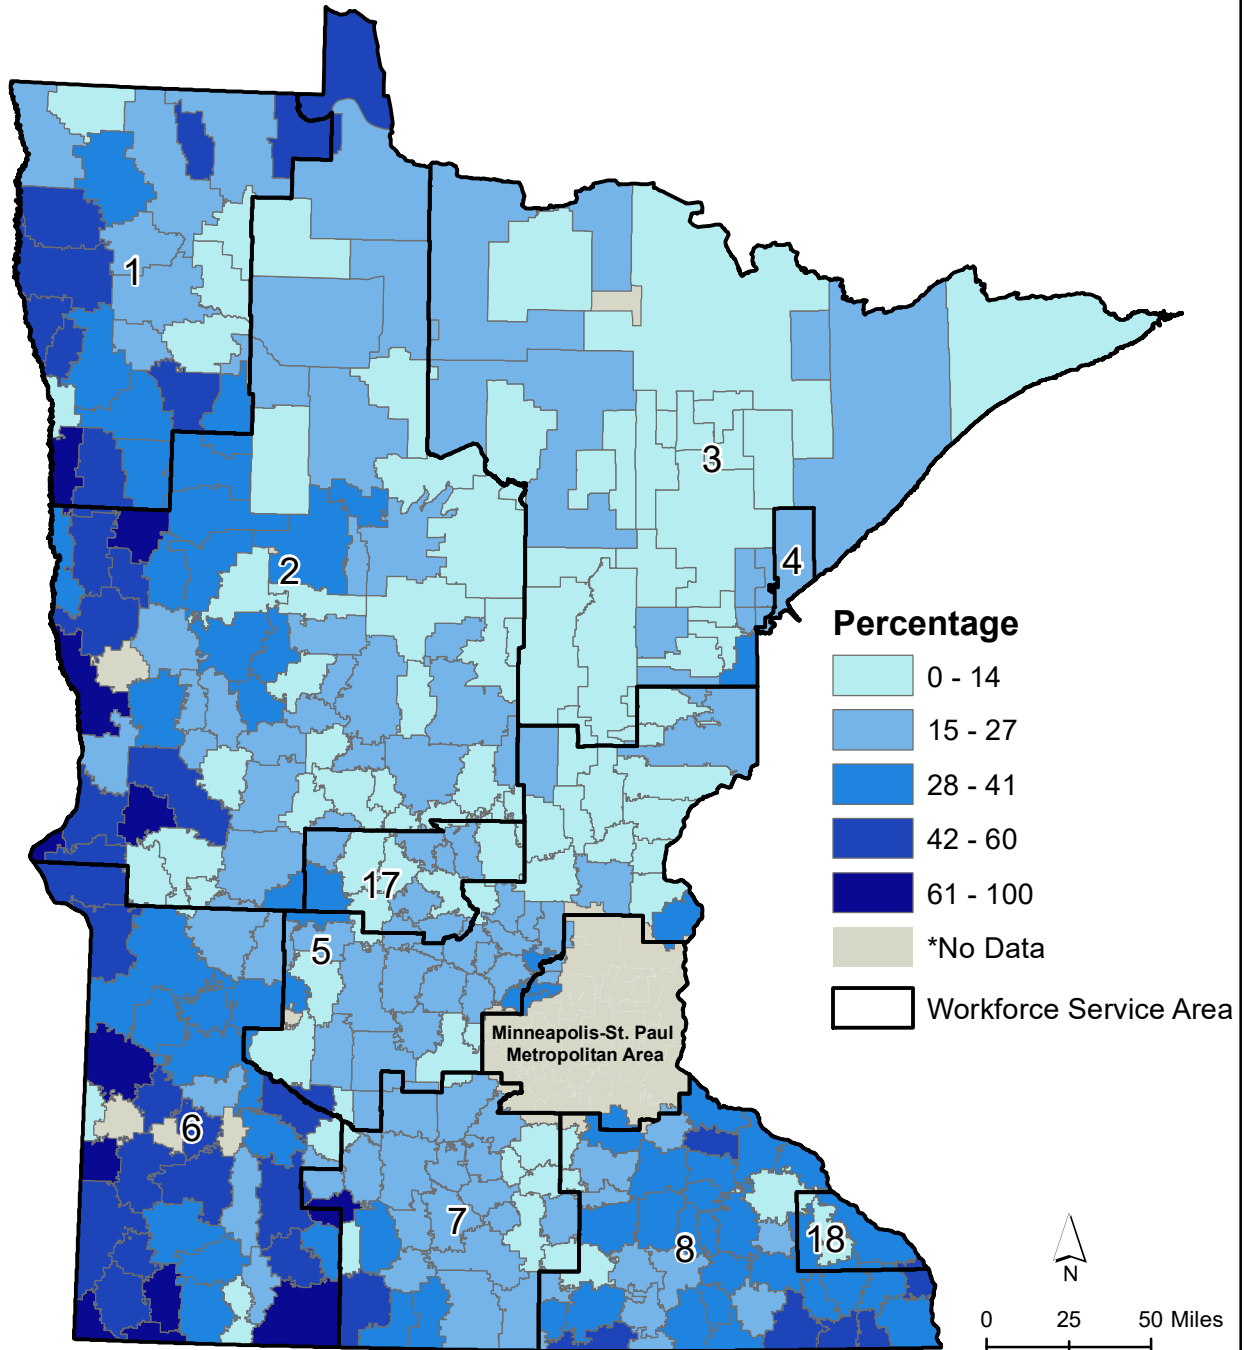

# Fall 2014 Enrollment in Out of State Institutions (Public/Private)

Data Source: Minnesota Department of Education  
 Prepared by: Department of Geography, Minnesota State University, Mankato  
 Copyright © Southwest Minnesota Private Industry Council, Inc. / South Central Workforce Council  
 \* No data represents either data not available or excluded data