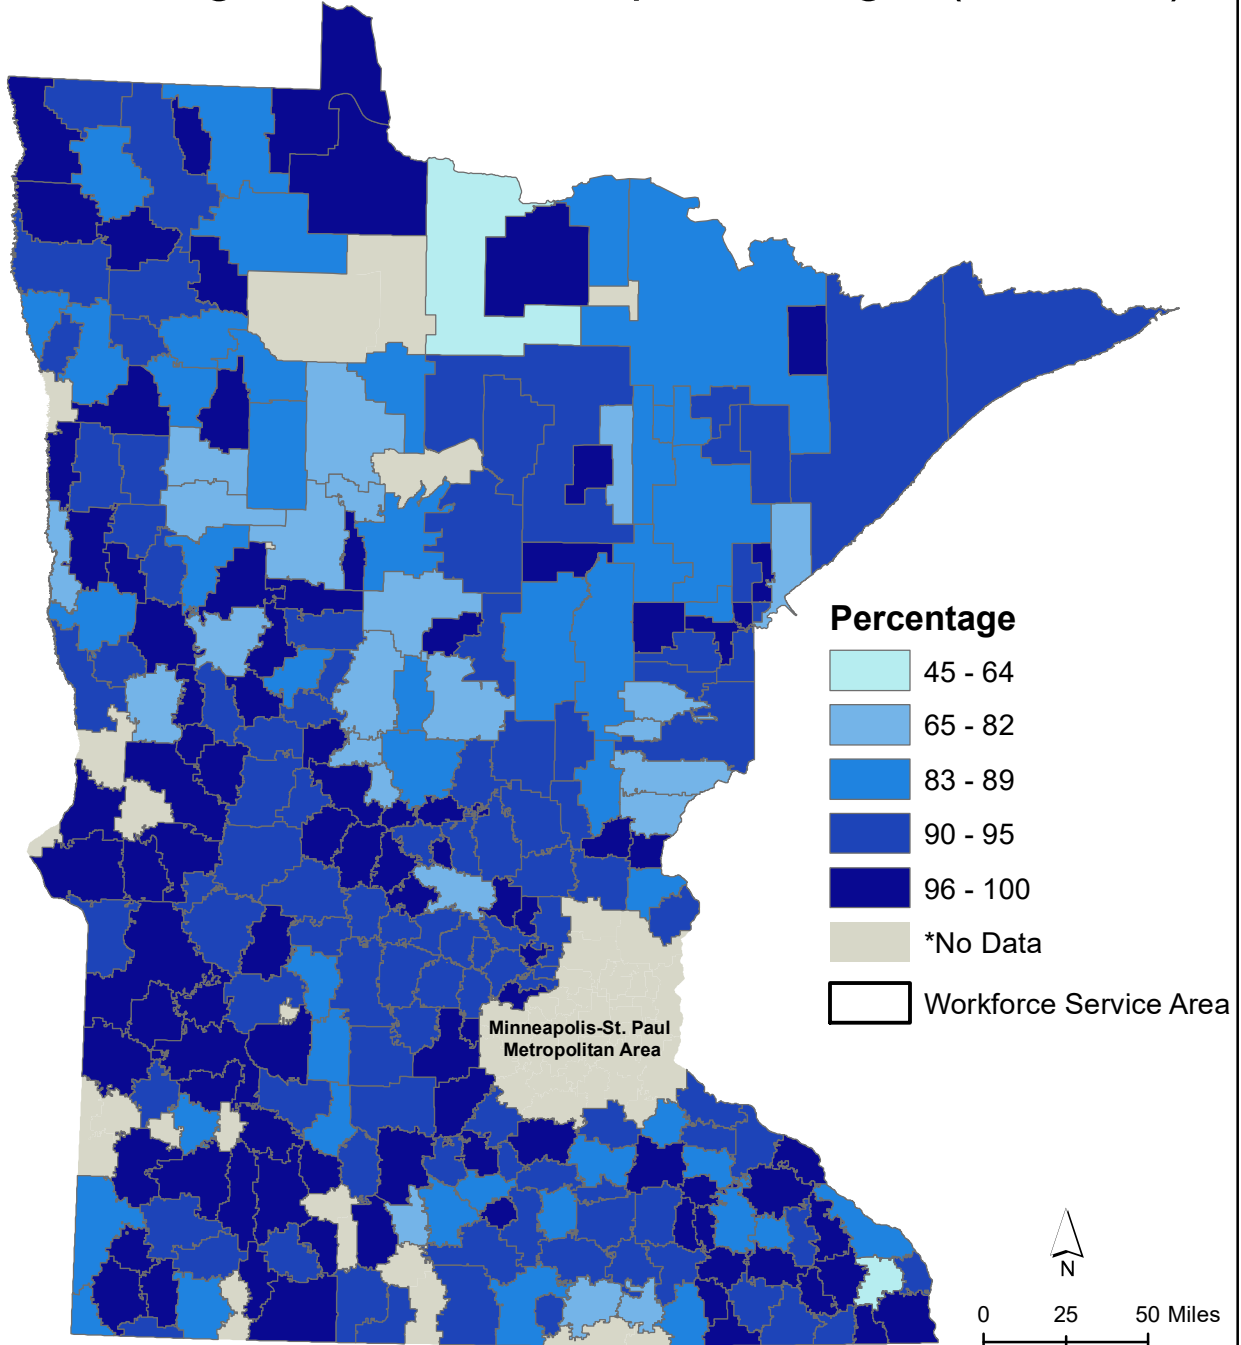

4 Year On-Time High School Graduation Rate of White Students Excluding Students of Hispanic Origin (2014-15)

Data Source: Minnesota Department of Education
Prepared by: Department of Geography, Minnesota State University, Mankato
Copyright © Southwest Minnesota Private Industry Council, Inc. / South Central Workforce Council
* No data represents either data not available or excluded data